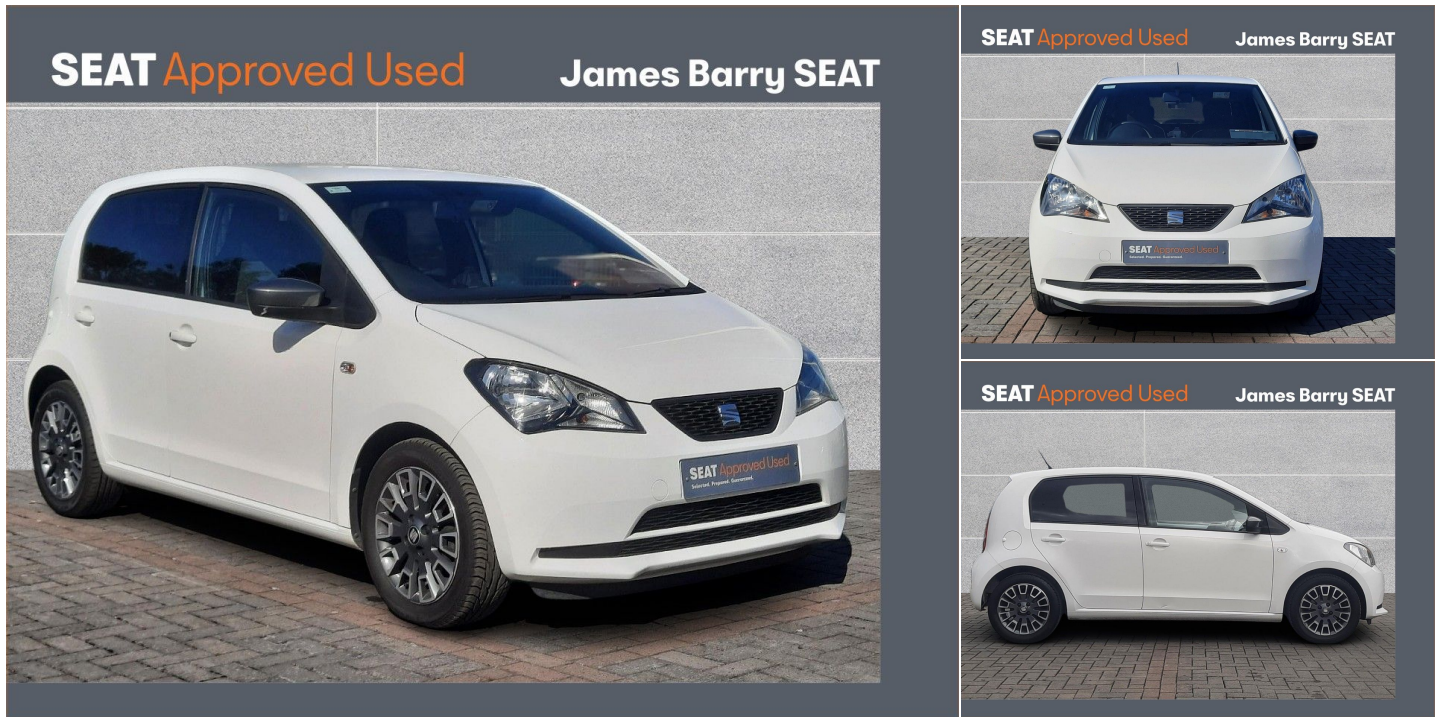

# 2019 SEAT Mii

€12,495

1.0MPI 75HP SE 5DR 1l Manual

Registered  
2019

Mileage  
54,000 km

Engine Size  
1 l

Fuel Type  
Petrol

Transmission  
Manual

Colour  
White