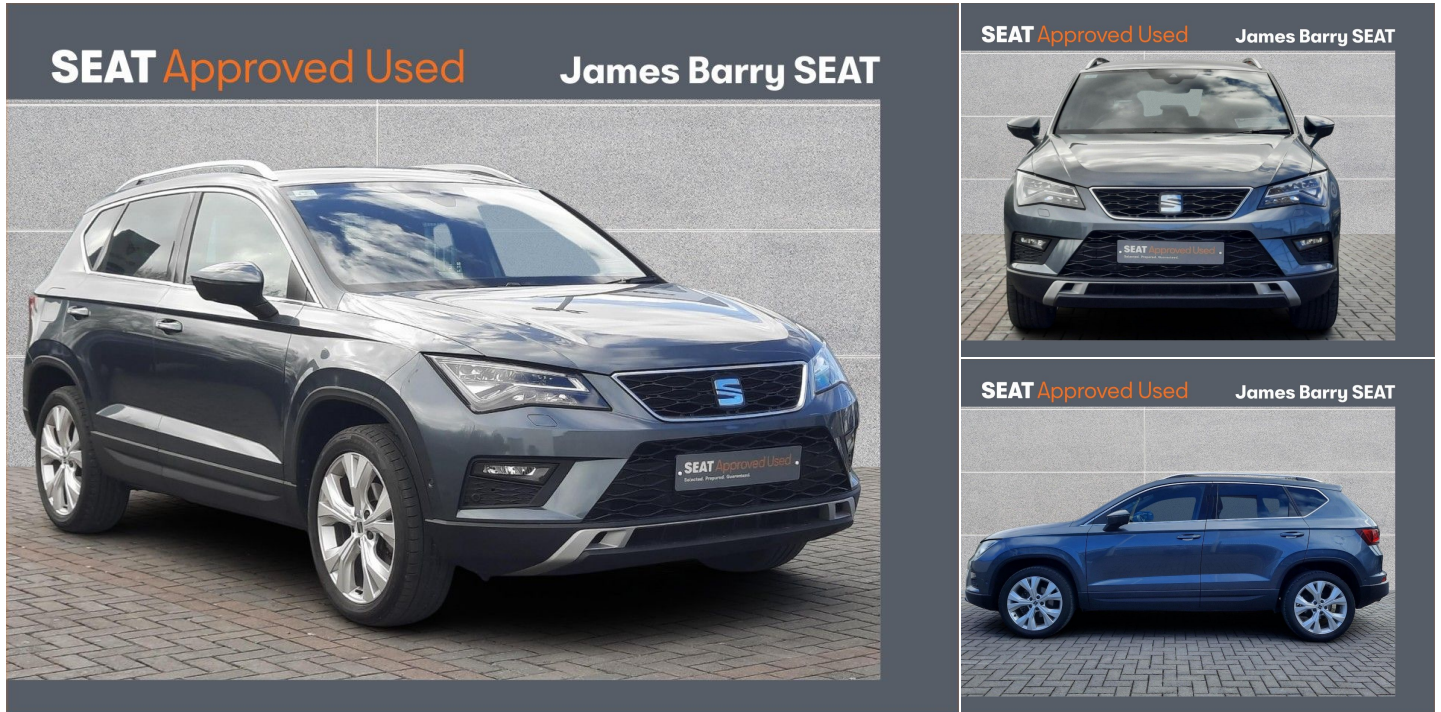

2020 SEAT Ateca

€33,950

1.5TSI 150HP XC PLUS 5DR **Nearly New** James

Barry Motors** 061 224 000** 1.5l Manual

Registered

2020

Mileage

25,000 km

Engine Size

1.5 l

Fuel Type

Petrol

Transmission

Manual

Colour

Grey